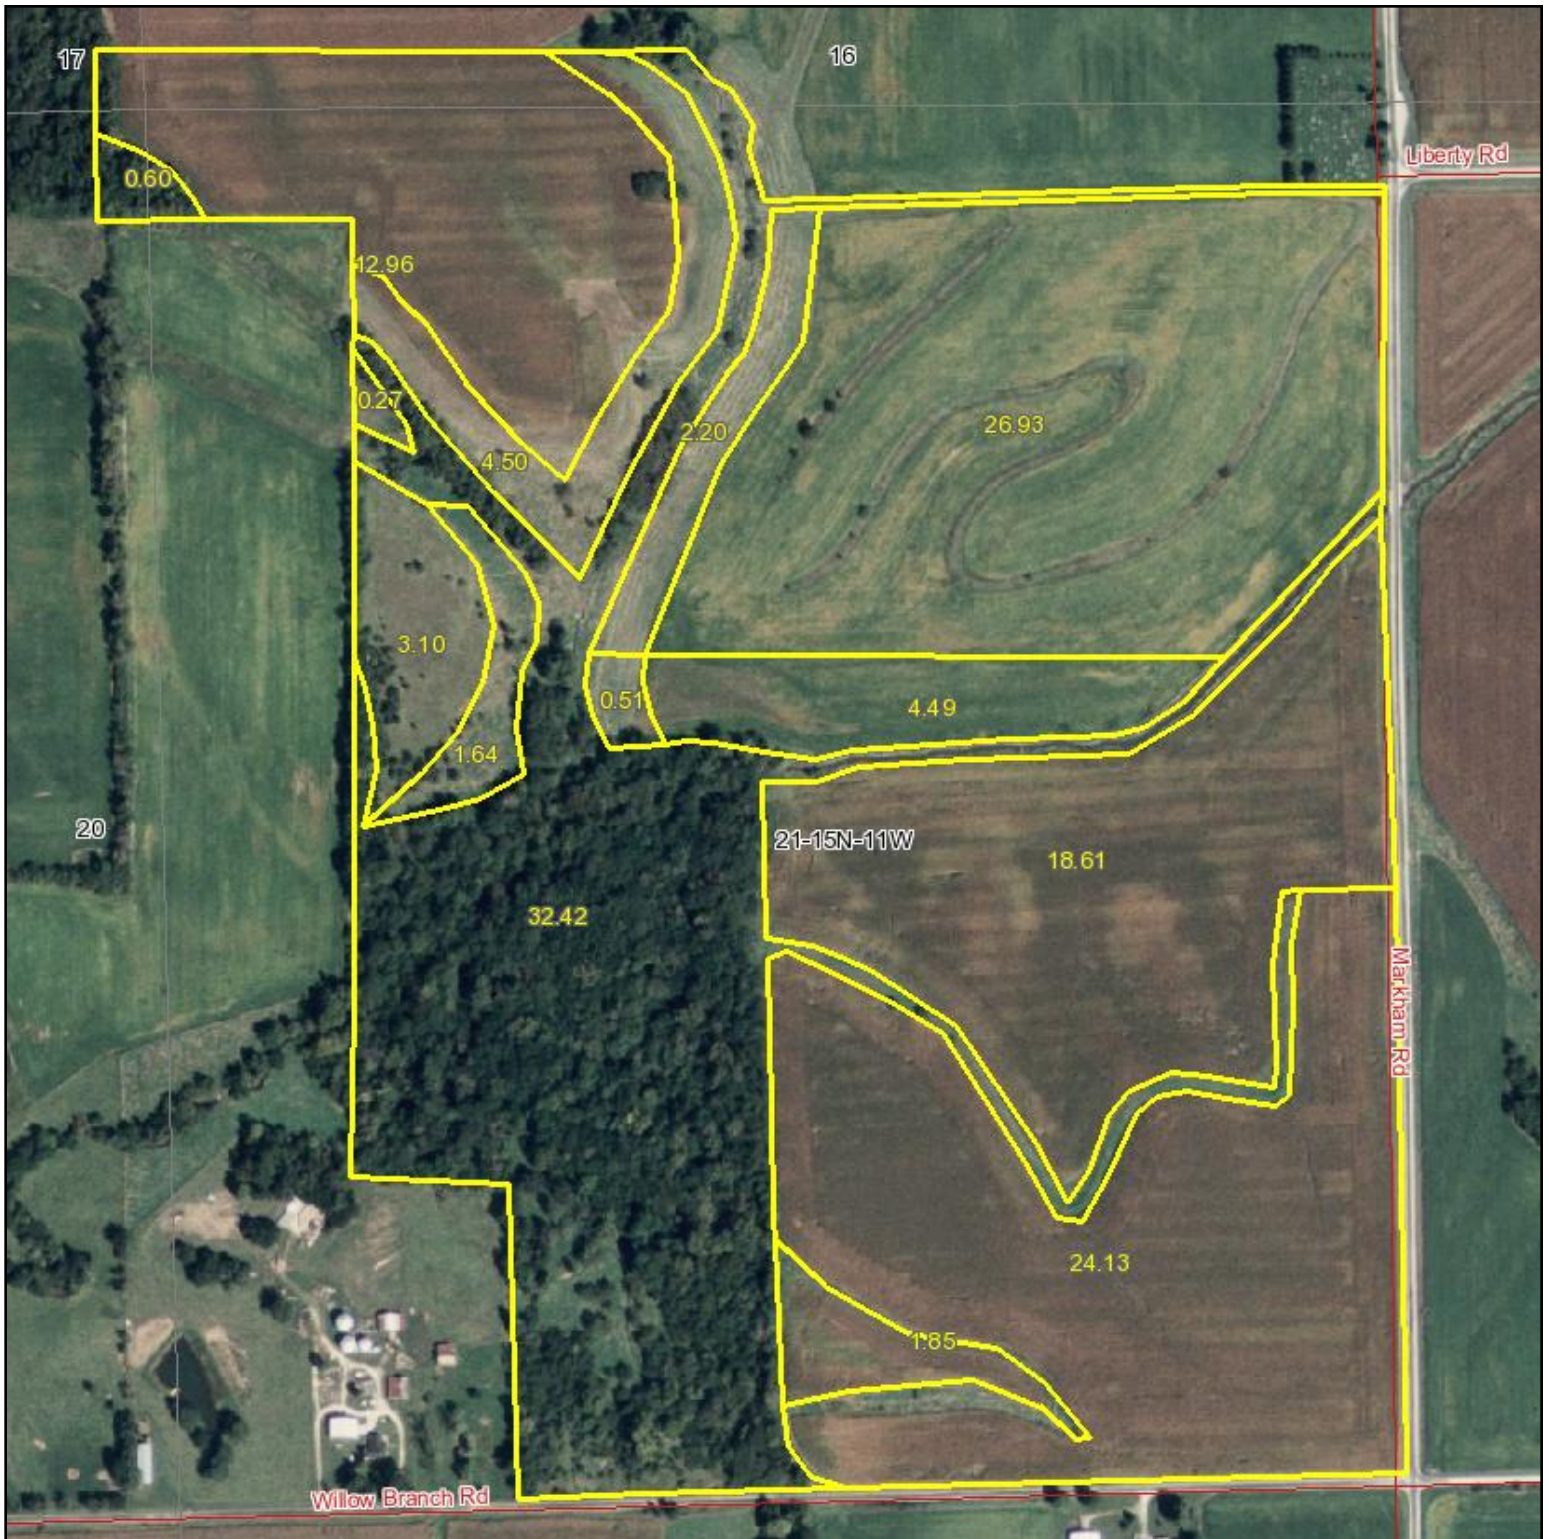

Aerial Map

Maps provided by:

©AgriData, Inc. 2010

www.AgriDataInc.com

21-15N-11W
Morgan County
Illinois

map center: 39° 44' 6.36, 90° 19' 56.54

scale: 5479

7/9/2010