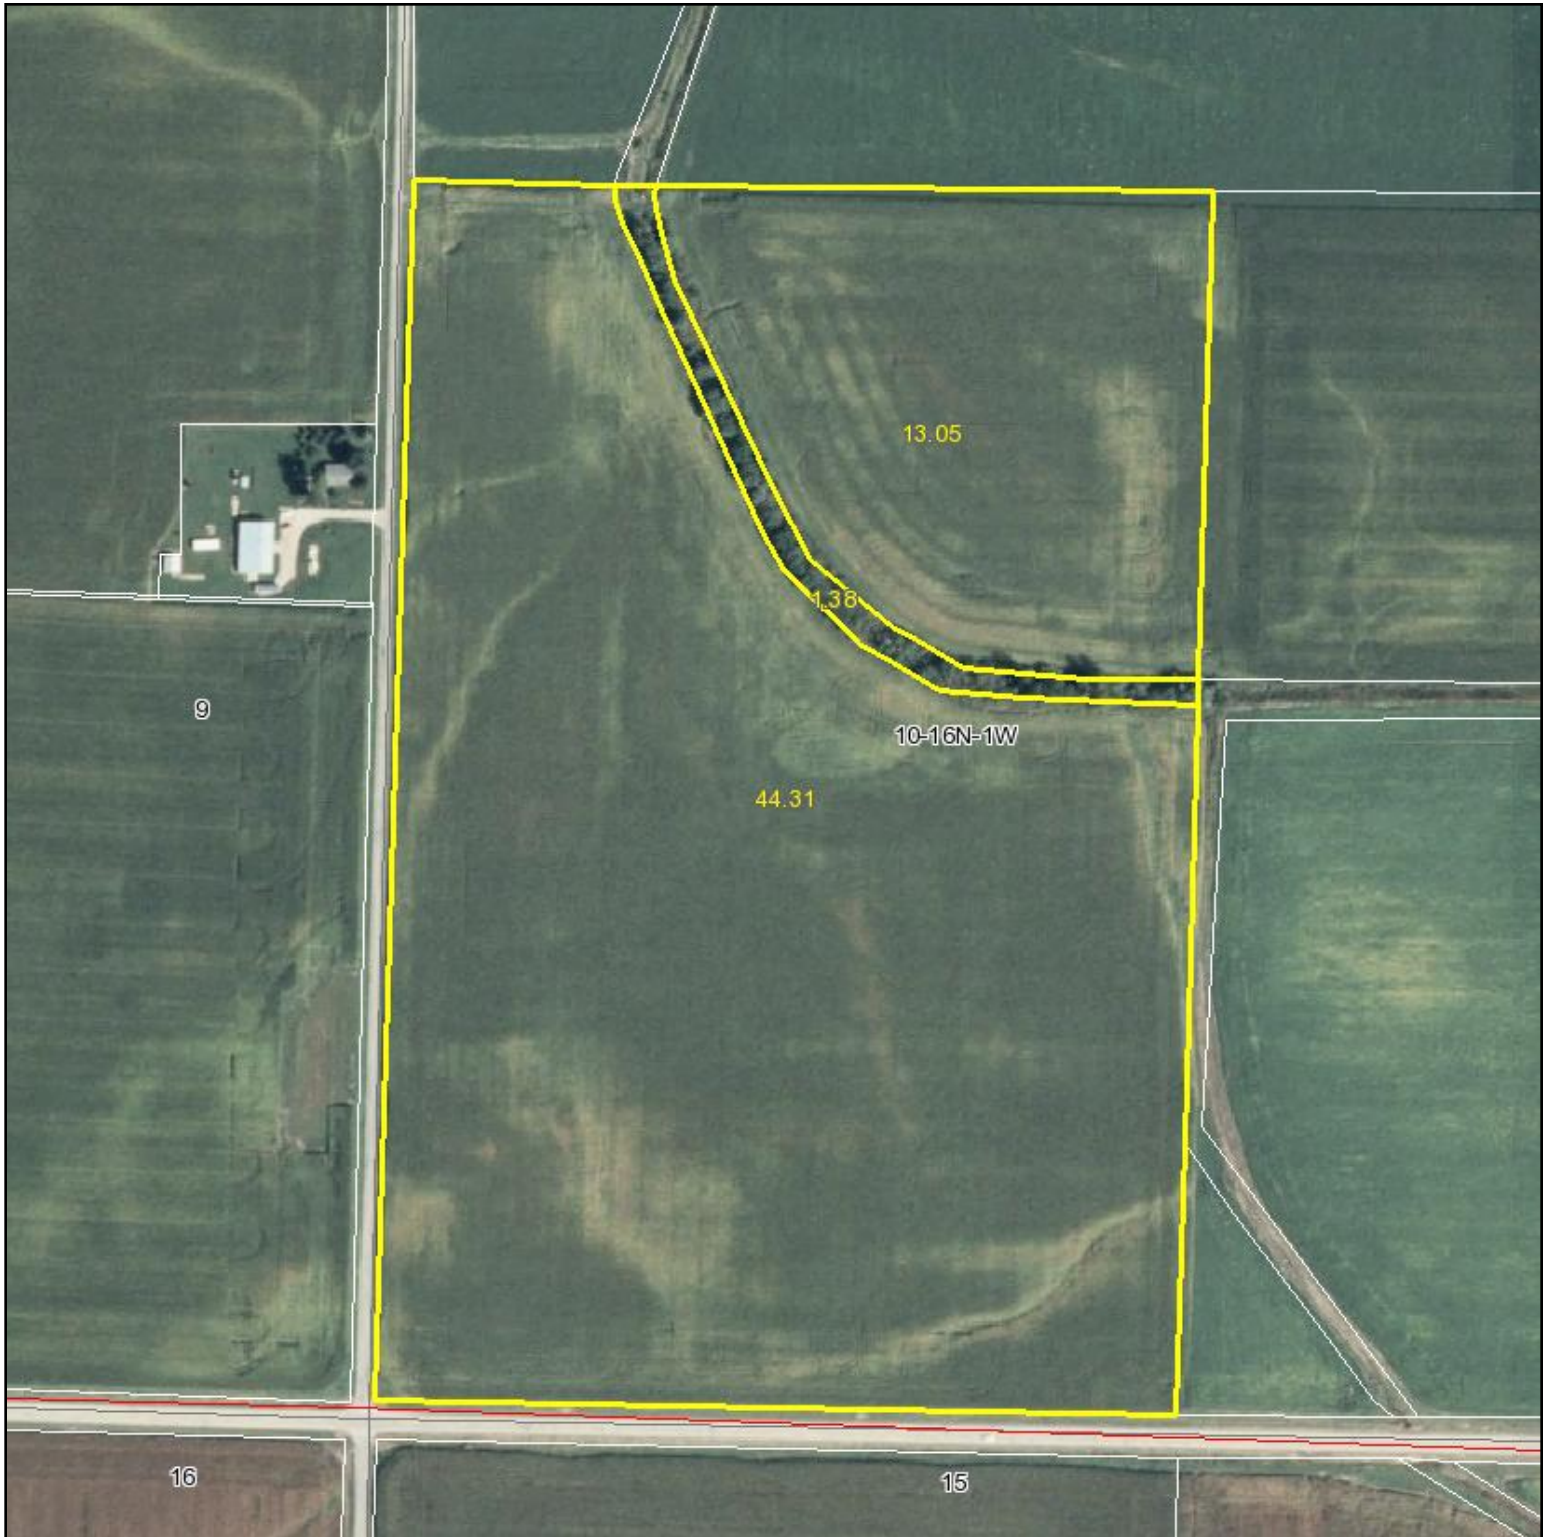

Aerial Map

©AgriData, Inc. 2010
www.AgriDataInc.com

10-16N-1W
Macon County
Illinois

map center: 39° 50' 50.17, 89° 11' 47.37

scale: 4328

8/10/2010